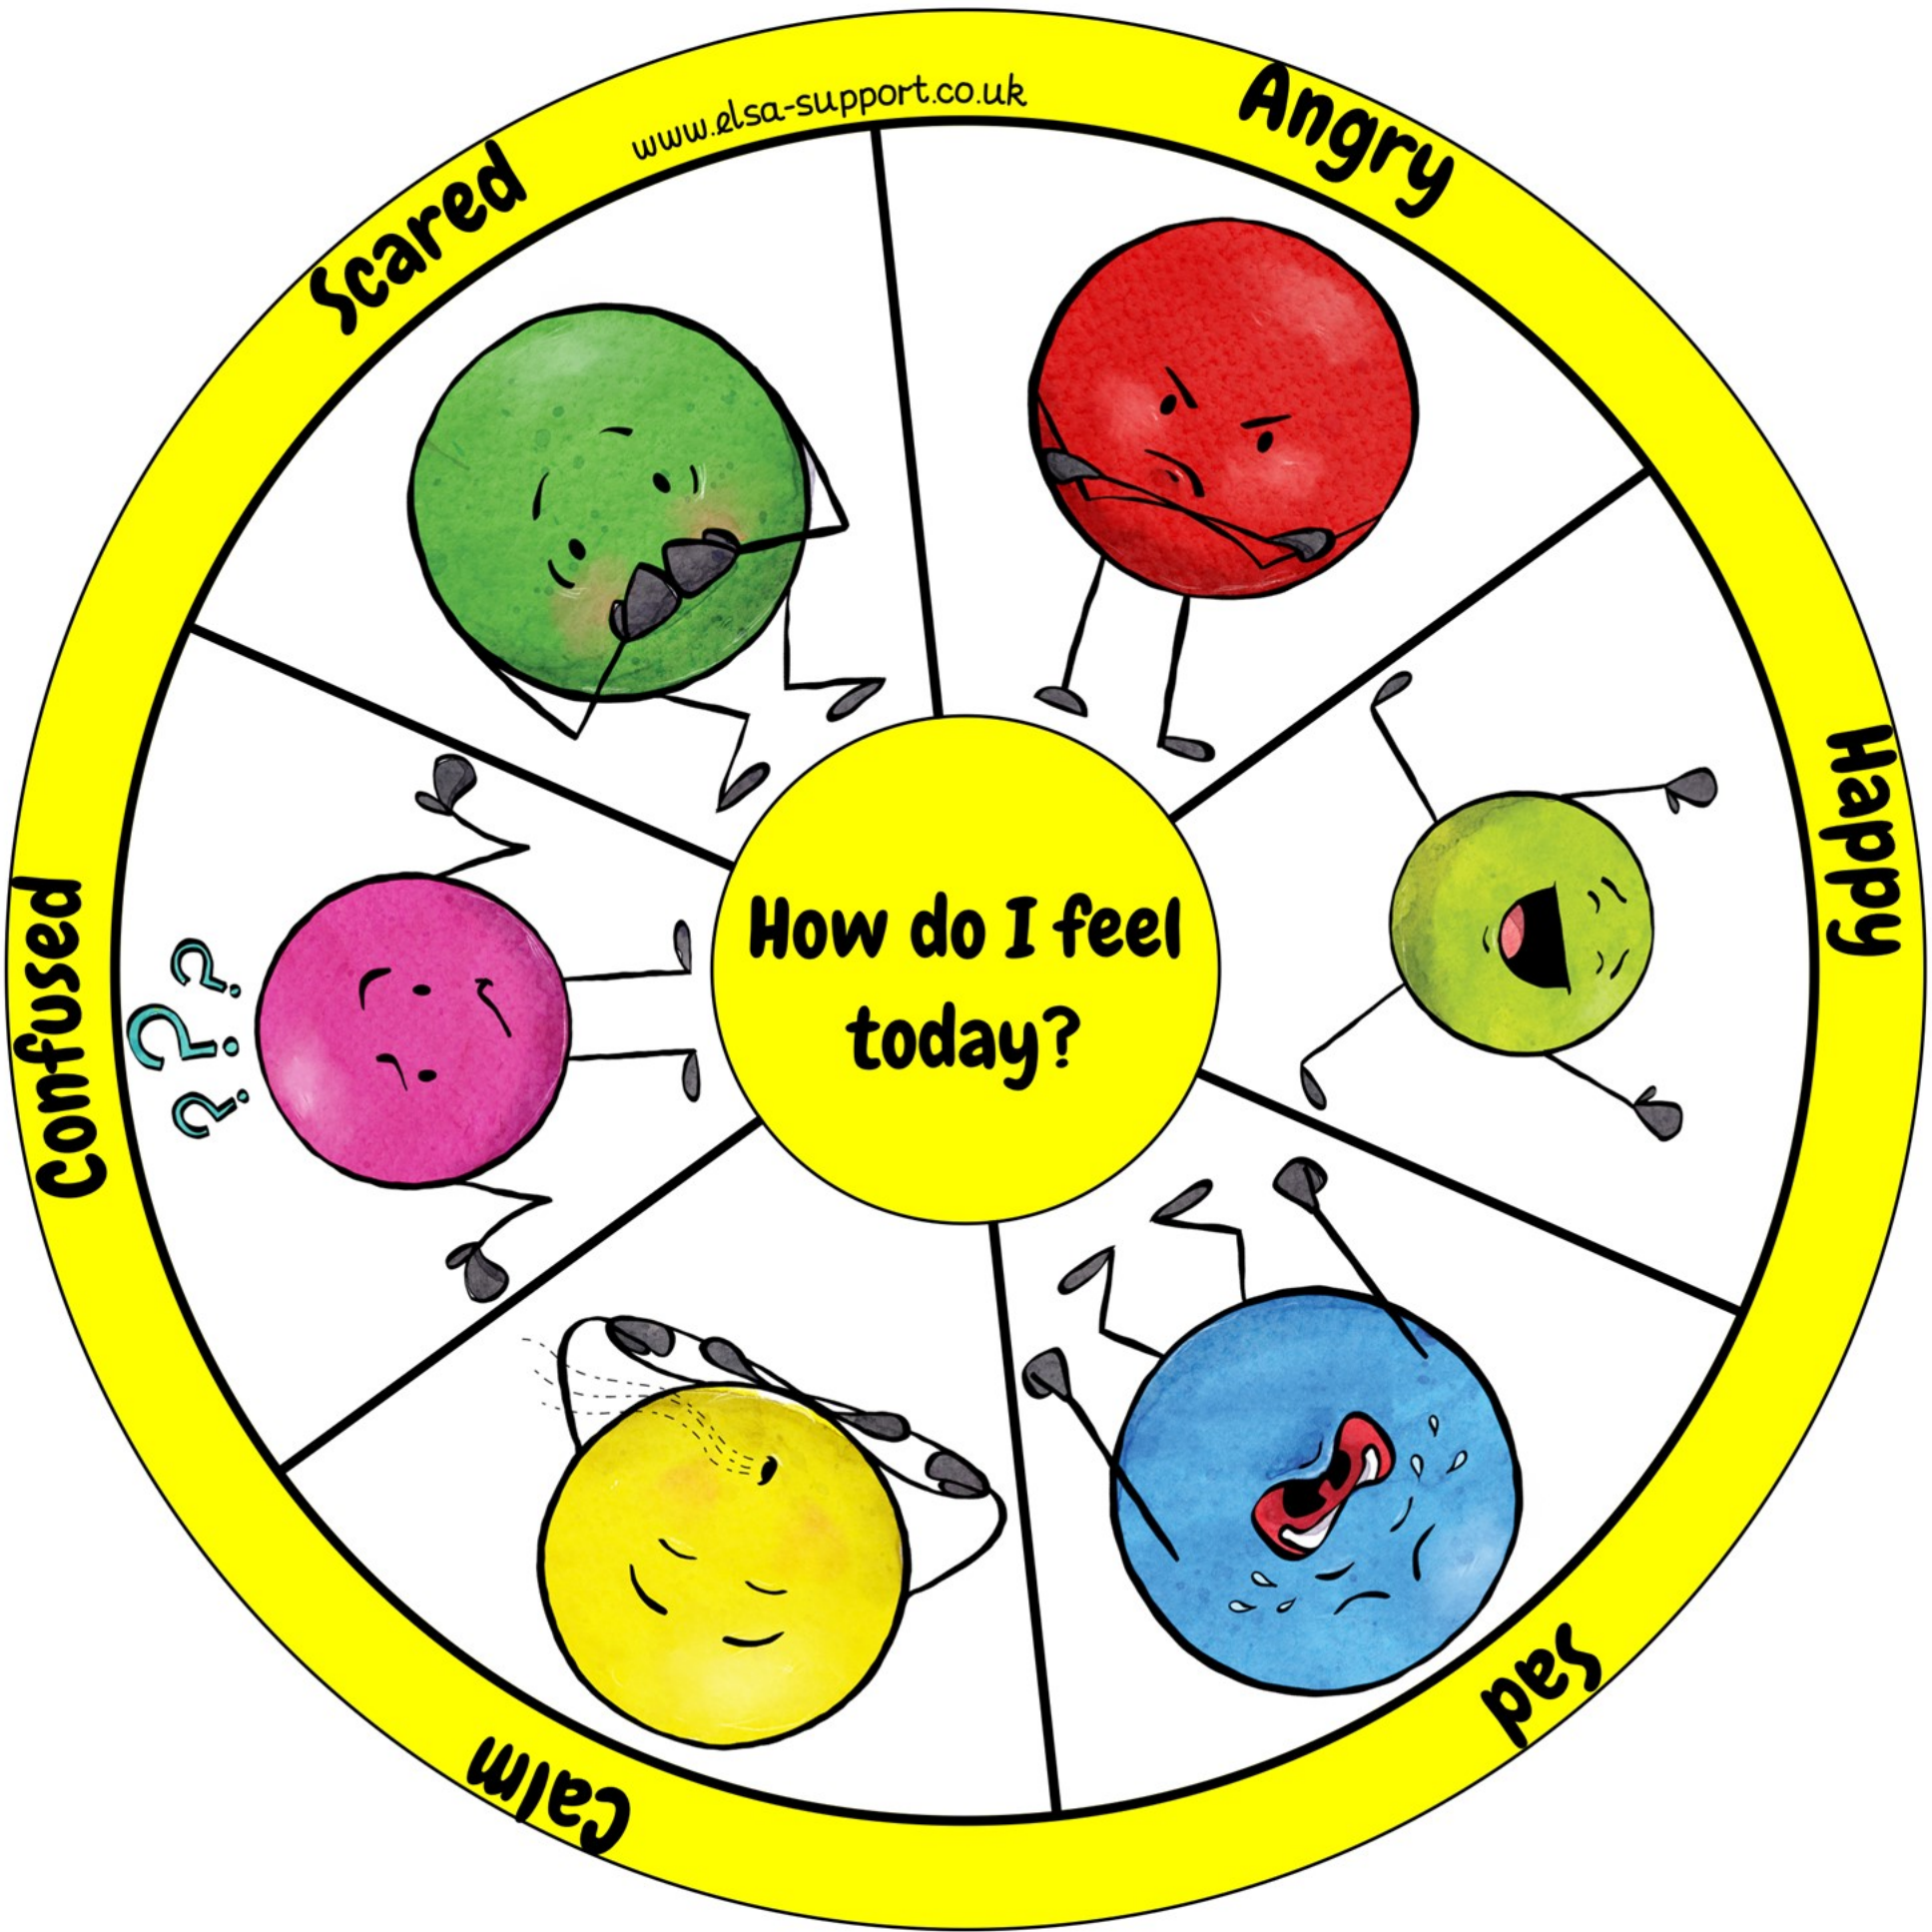

Scared

Angry

Happy

Sad

Calm

Confused

How do I feel today?

???